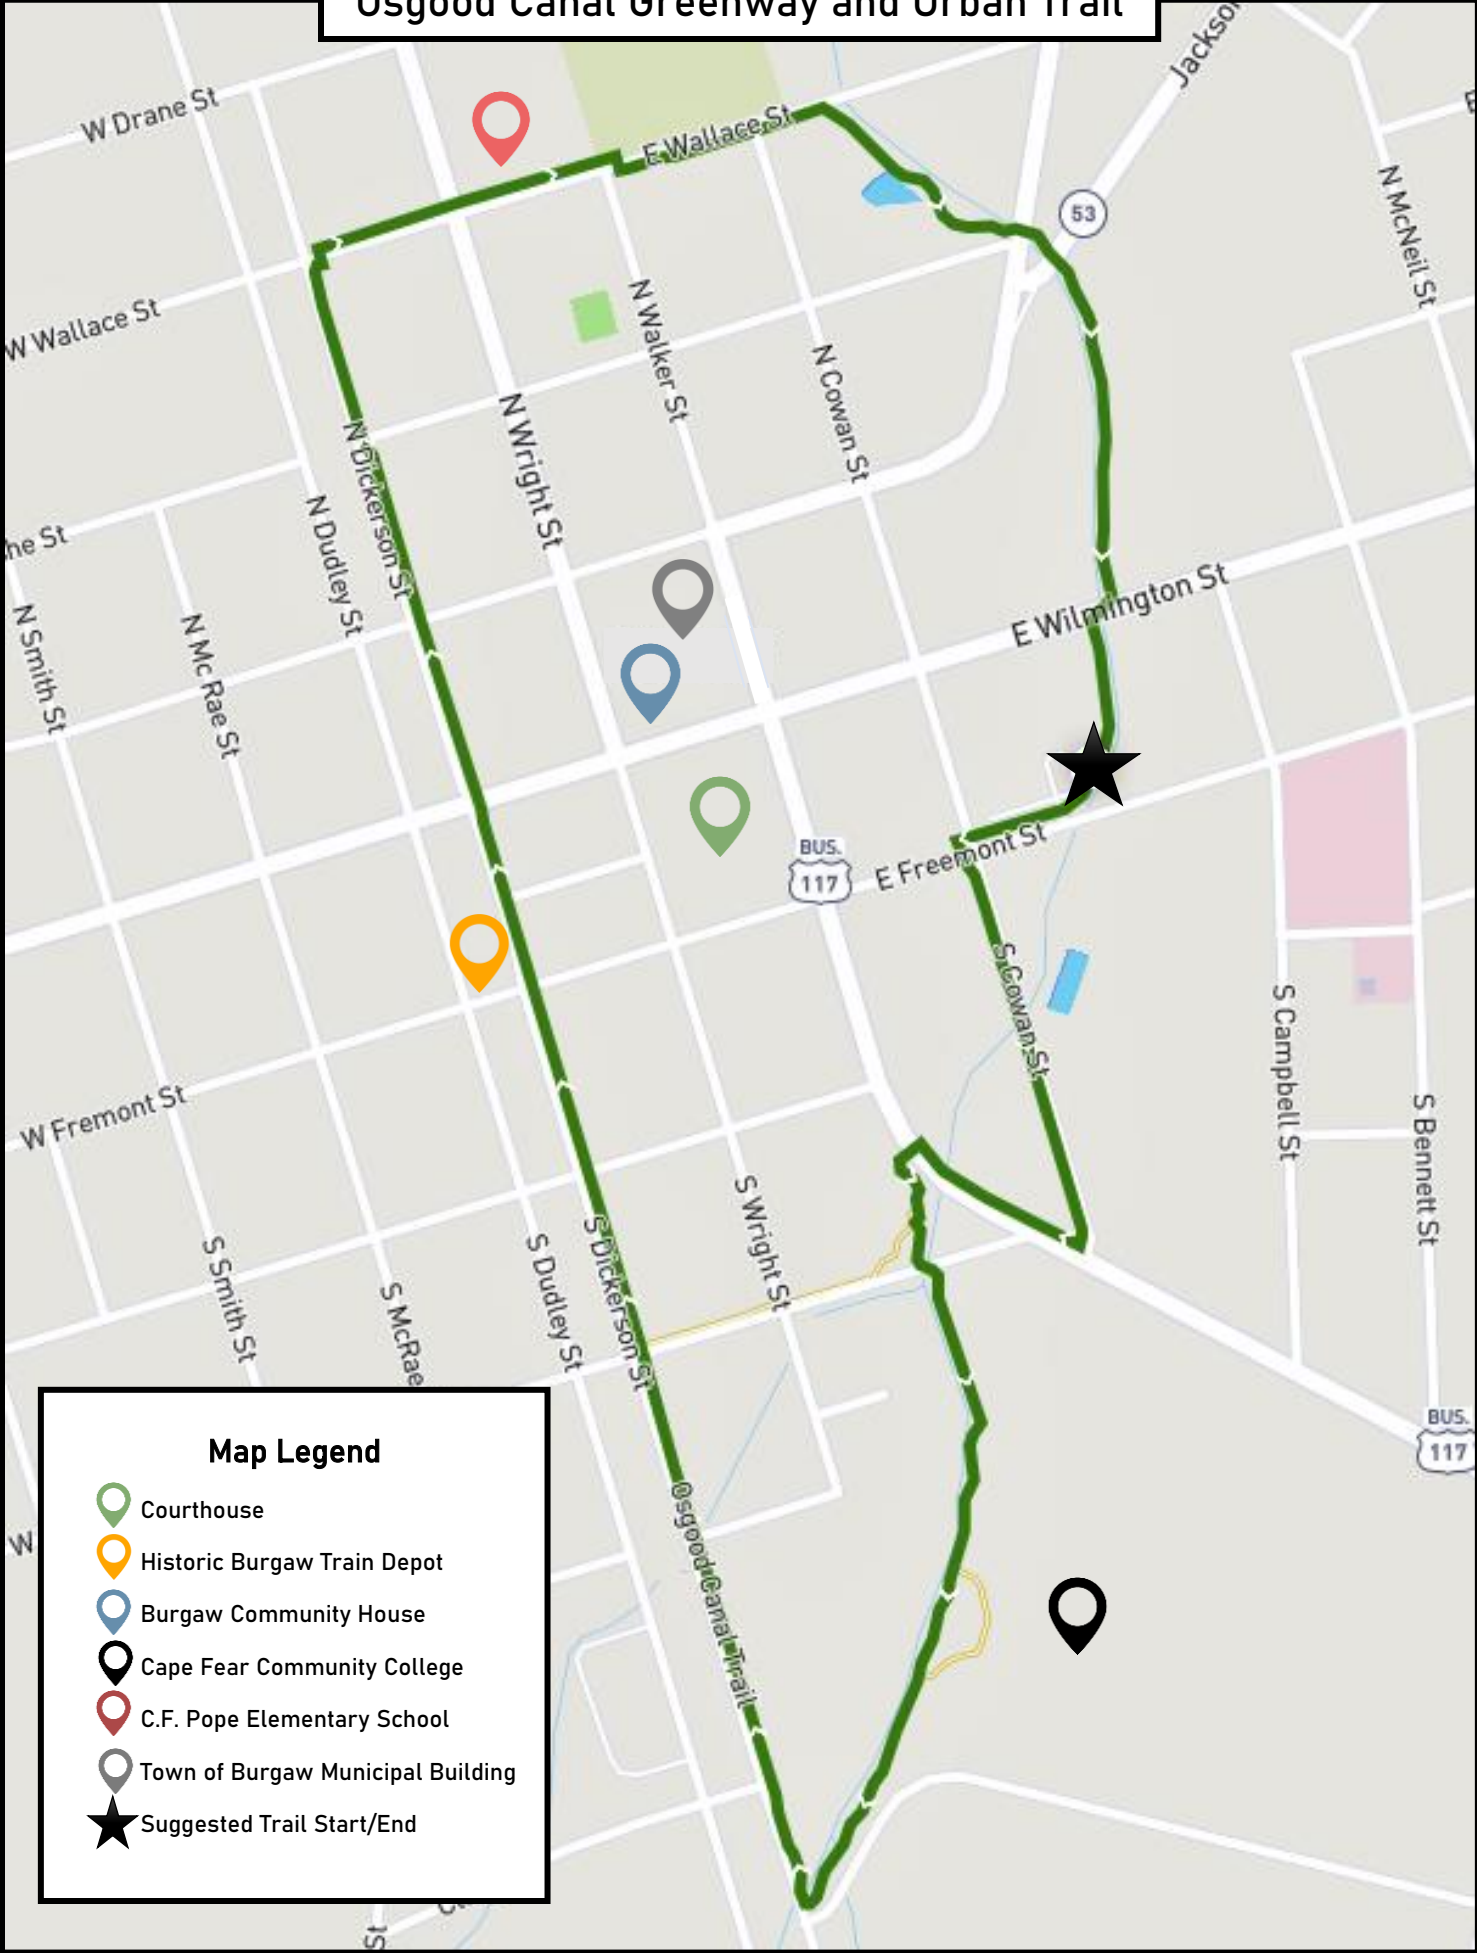

# Osgood Canal Greenway and Urban Trail

**Map Legend**

- Courthouse
- Historic Burgaw Train Depot
- Burgaw Community House
- Cape Fear Community College
- C.F. Pope Elementary School
- Town of Burgaw Municipal Building
- Suggested Trail Start/End