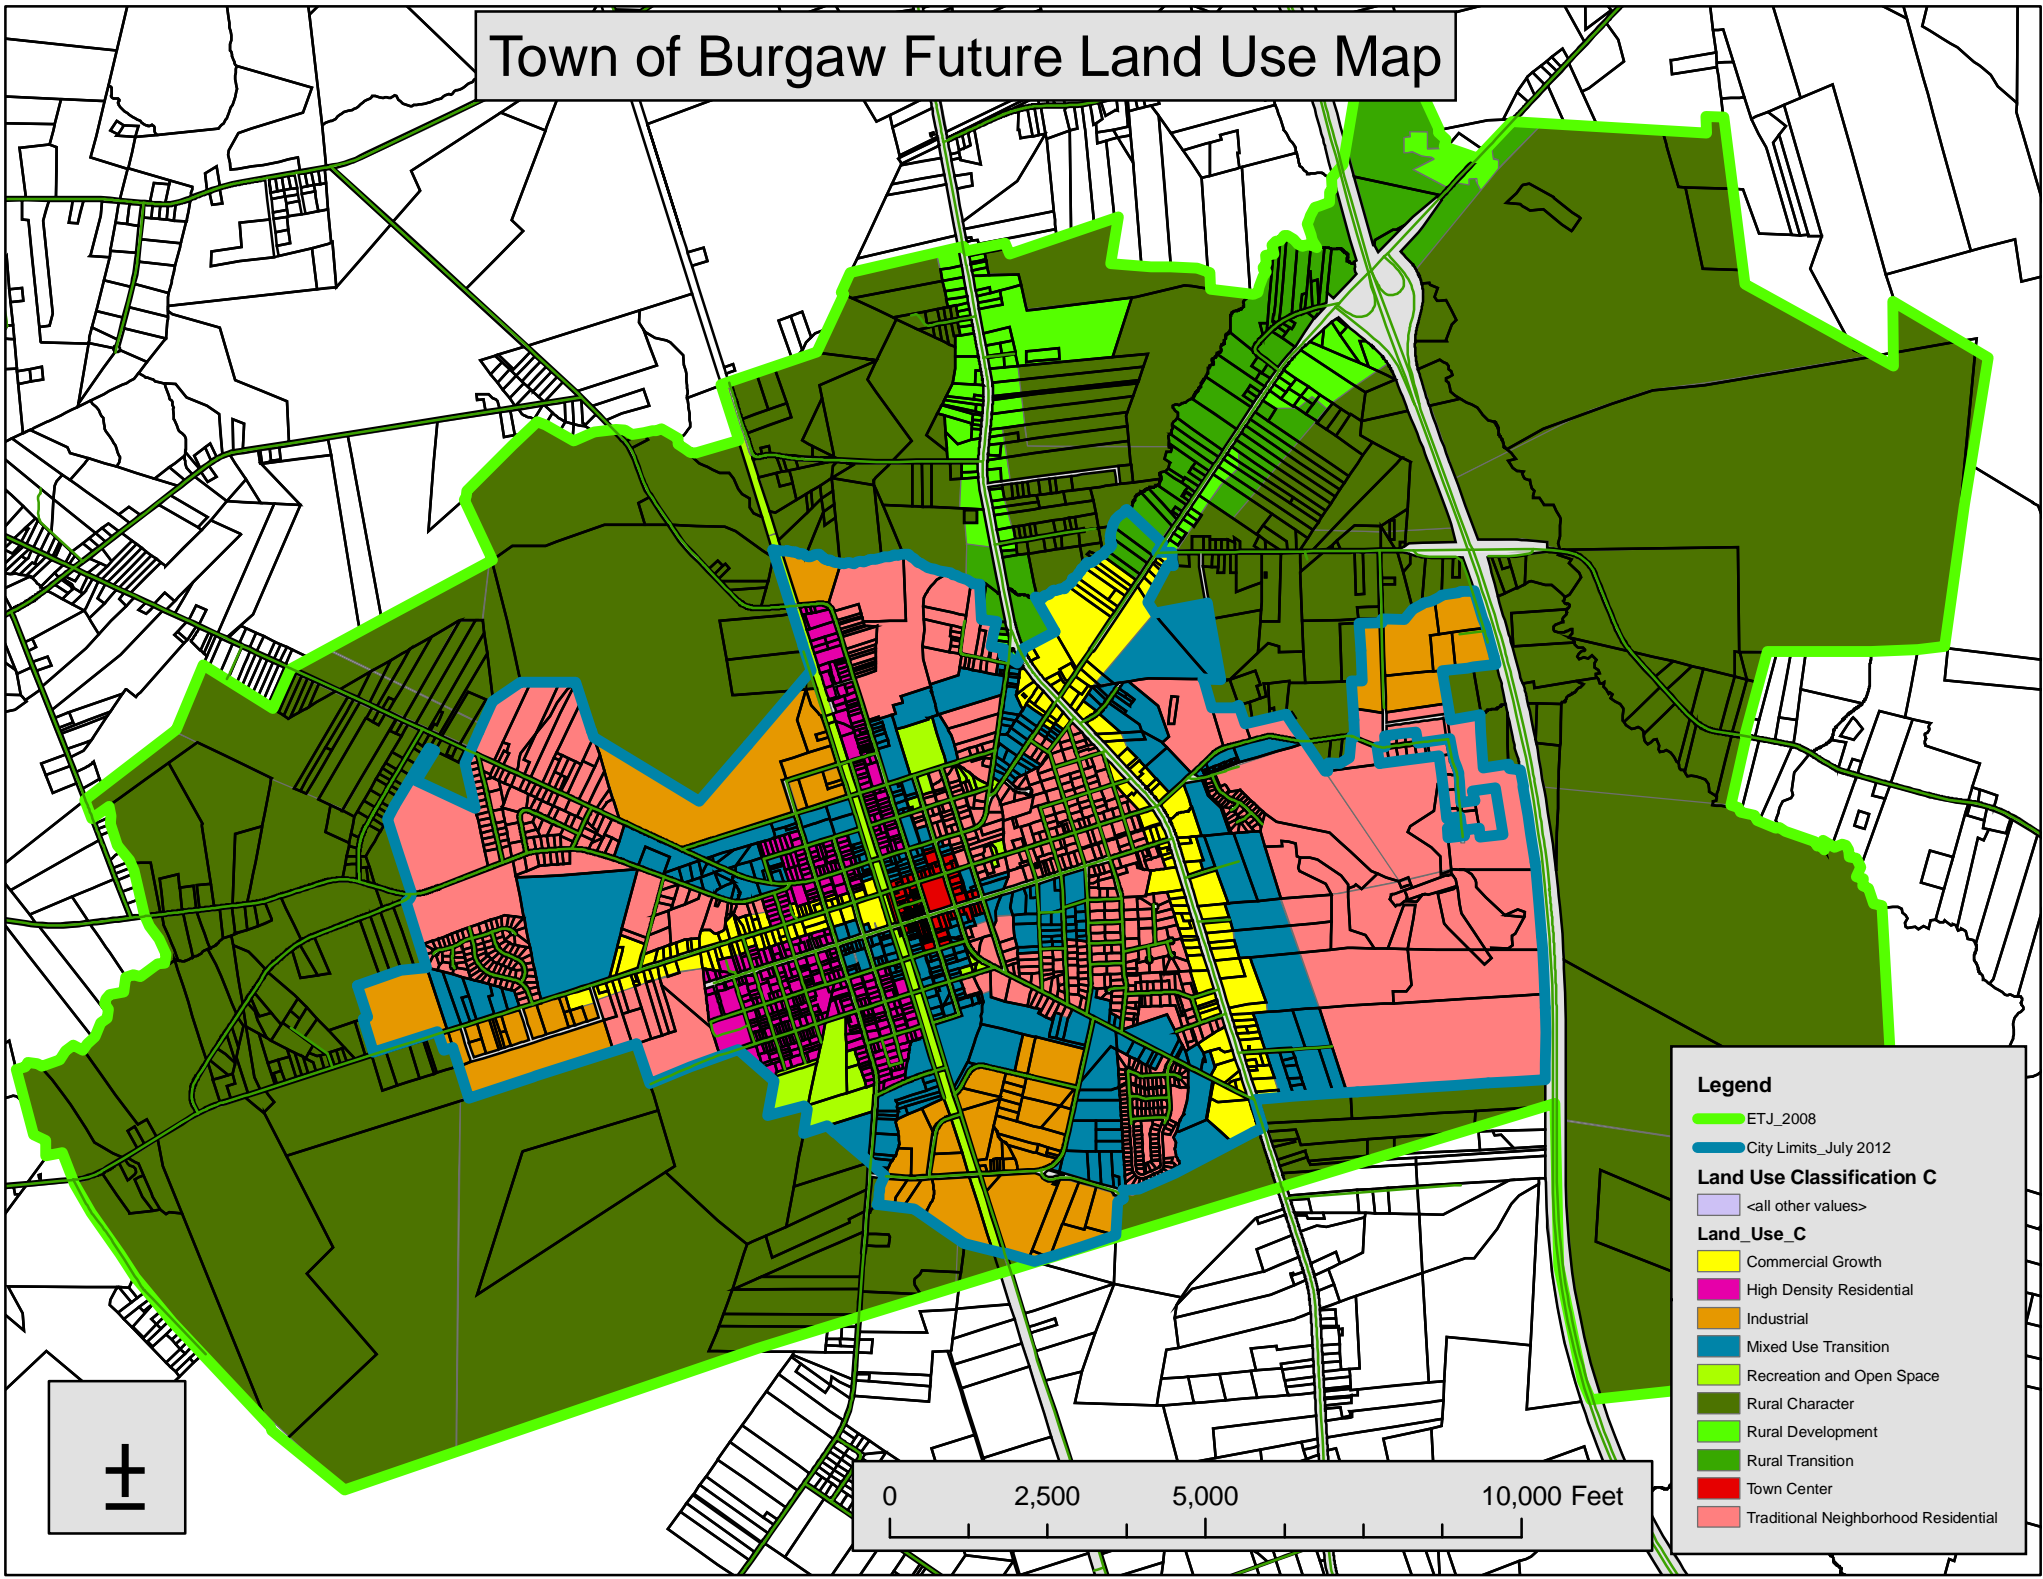

# Town of Burgaw Future Land Use Map

## Legend

- ETJ\_2008
- City Limits\_July 2012
- Land Use Classification C**
- <all other values>
- Land\_Use\_C**
- Commercial Growth
- High Density Residential
- Industrial
- Mixed Use Transition
- Recreation and Open Space
- Rural Character
- Rural Development
- Rural Transition
- Town Center
- Traditional Neighborhood Residential